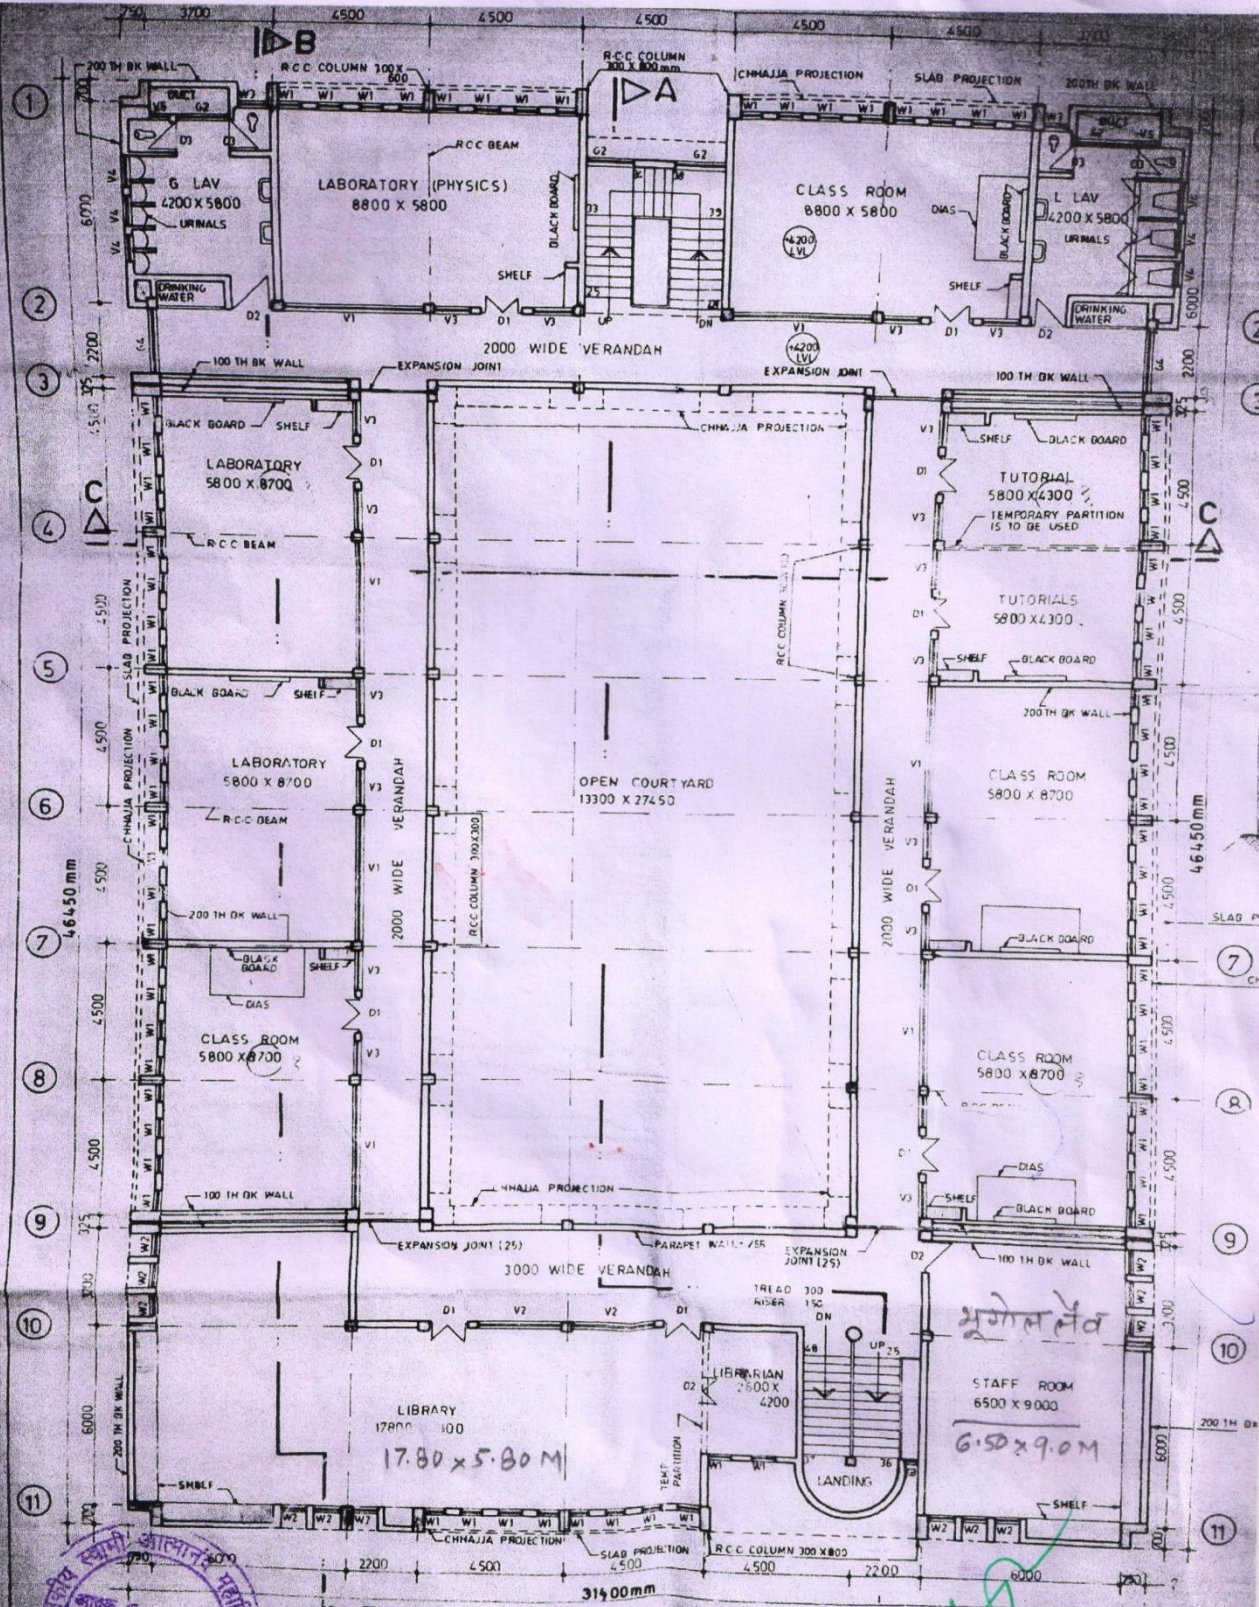

कार्यालय प्राचार्य, शासकीय स्वामी आत्मानंद स्नातकोत्तर
महाविद्यालय नारायणपुर जिला-नारायणपुर (छ.ग.)

दूरभाष नं. 07781-252655, 252755,

Email Add -narayanpurcollege@gmail.com

Room No.	Room Name	Size
1	IQAC Room	5.40x4.80
2	Principal Room	5.40x4.80
3	Office Room	5.70x8.60
4	Class Room	5.70x8.60
5	Department of Chemistry	5.70x8.60
6	Department of Hindi +NSS	
7	Department of Commerce	5.70x8.60
8	Seminar HALL	15.00x8.00m
9	Gents Toilet	4.20x5.80
10	Exam Control Room	8.60x5.70
11	Girls Common Room	8.60x5.70
12	Ladies Toilet	4.20x5.80
13	Class Room	5.70x8.60
14	Class Room	5.70x8.60
15	Class Room	5.70x8.60
16	Department of Economics +NCC	5.70x8.60
17	Staff Room	5.70x8.60
18	Library	17.80x5.80m
19	Class Room	5.8x8.7m
20	Department of Botany + Lab	5.8x8.70
21	Department of Zoology + Lab	5.8x8.70
22	Gents Toilet	4.20x5.80
23	Department of Physics + Lab	8.80x5.80
24	Class Room	8.80x5.80
25	Ladies Toilet	4.20x5.80
26	Class Room	5.80x4.30
27	Class Room	5.80x8.70
28	Class Room	5.80x8.70
29	Department of Geography + Lab	6.50x9.00
30	Ladies Toilet RUSA	8mx5m
31	Class Room RUSA (Smart Class)	8.00x10.50m
32	Class Room RUSA(Smart Class) +Computer Lab	8.00x10.50m
33	Class Room (Smart Class)	8.00x10.50m
34	Chemistry Lab RUSA	8.00x10.50m
35	Gents Toilet RUSA	8.0mx4.0m
36	Girls Toilet RUSA	8mx5m
37	Class Room RUSA	8.00x10.50m
38	Class Room RUSA	8.00x10.50m
39	Class Room RUSA	8.00x10.50m
40	Class Room RUSA	8.00x10.50m
41	Gents Toilet RUSA	8mx5m

Principal
Government Swami Atmanand P.G.
College Narayanpur
Chhattisgarh

आसक्ति स्वामी आशानि
कावक ००
दिवाक
मणिकपुर (३०००)

PRINCIPAL
Government Post Graduate College
Narayanpur, Dist.- Narayanpur
Elhattisgarh