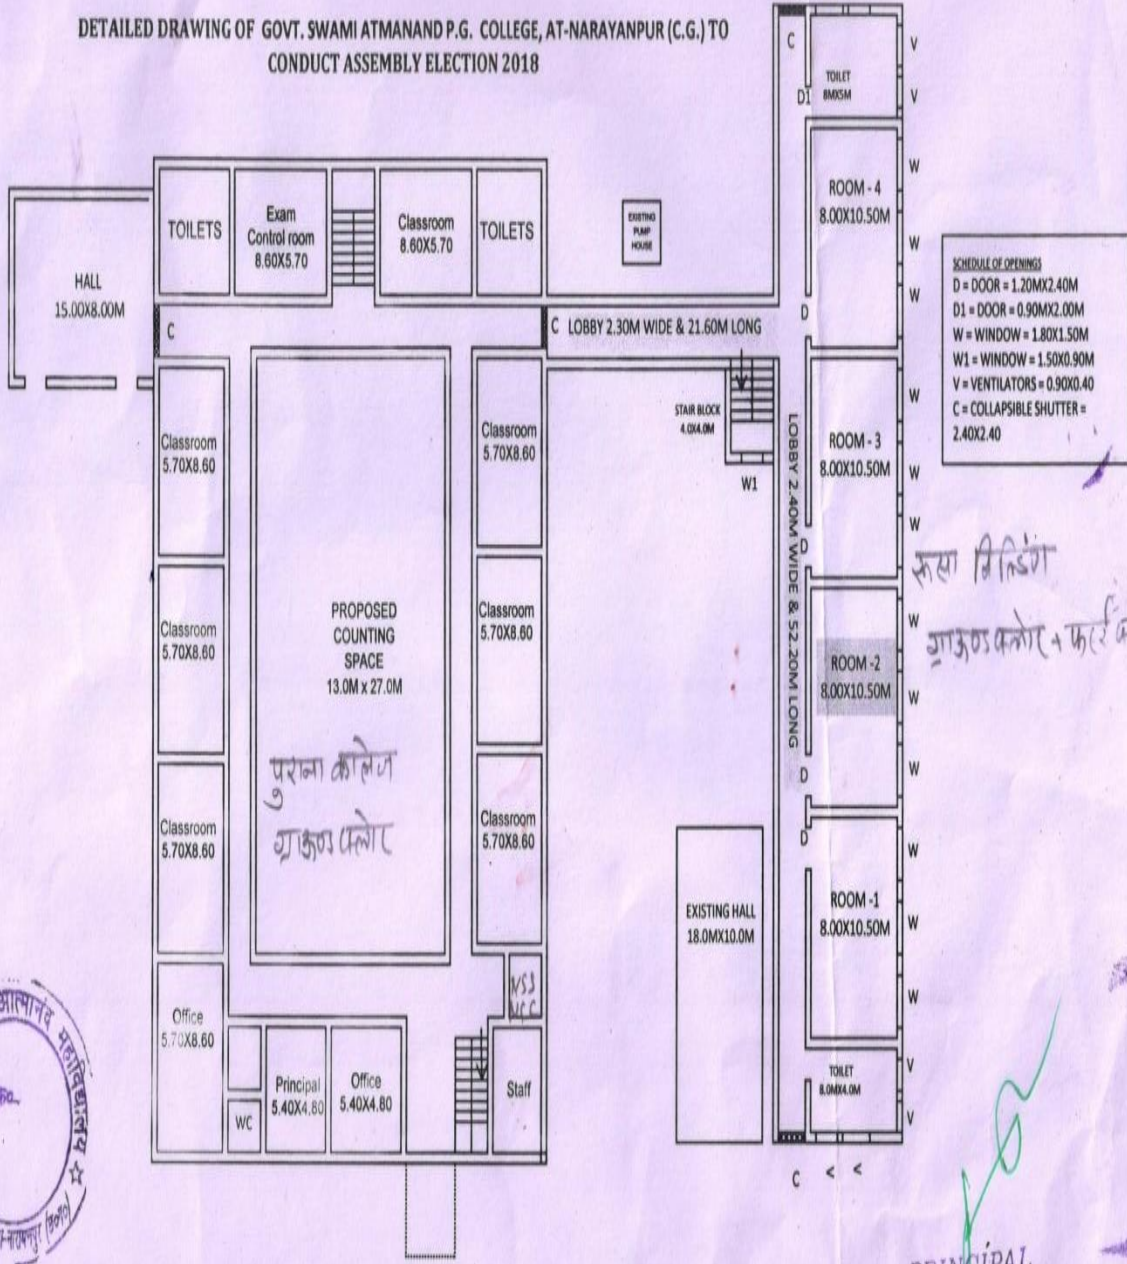

DETAILED DRAWING OF GOVT. SWAMI ATMANAND P.G. COLLEGE, AT-NARAYANPUR (C.G.) TO
CONDUCT ASSEMBLY ELECTION 2018

C:\Users\hnp\Desktop\New Building\Election 2018

SUB-ENGINEER
PWD (B&R) SUB-DN.1
NARAYANPUR

SUB-DIVISIONAL OFFICER
PWD (B&R) SUB-DN.1
NARAYANPUR

EXECUTIVE ENGINEER
PWD (B&R) DIVISION
NARAYANPUR

PRINCIPAL
Government Post Graduate College
Narayanpur, Dist. - Narayanpur
Chhattisgarh